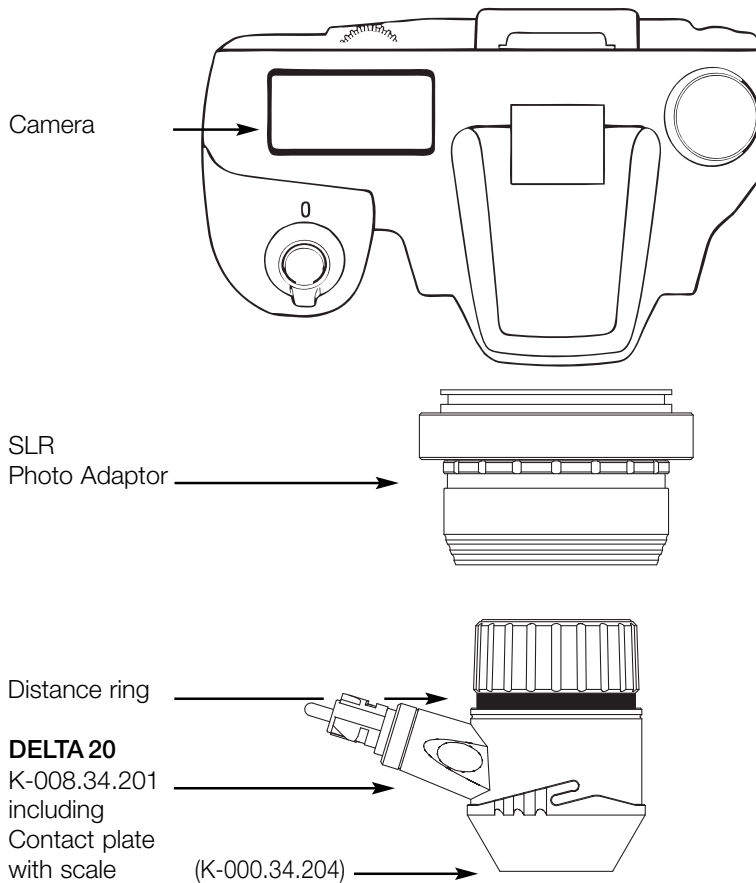

Recommended Cameras for the “DELTA 20”  
using HEINE SLR Photo Adaptor

Manufacturer	Type	HEINE SLR Photo Adaptor
Canon	EOS 7D / 50D	K-000.34.185
	EOS 350 D*/400 D*	
	EOS 450 D/500 D	
	EOS 550 D / 1000 D	
Nikon	D 40*/ D 80*	K-000.34.186
	D 40X	
	D 60 / D 90	
	D 200 / D 300 S	
	D 700 / D 7000	
	D 3000 / D 5000	
Olympus	E-450 / E-510	K-000.34.187
	E-520 / E-620	

## Camera setup for SLR-Adaptor